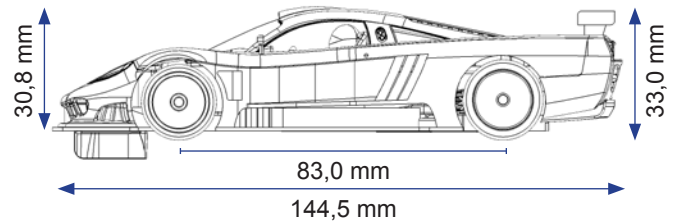

# S7-R by ARROW SLOT

**AR-1001C**  
**S7-R Yellow Racing Kit**

**AR-1001B**  
**S7-R Red Racing Kit**

Motor SC-0011b	Chasis SC-6521

SC-1620	12 / 29

Front		Rear	
ø Tyre	Hub	ø Tyre	Hub
SC-4724	15,5 x 8,5 mm	SC-4735	16,9 x 8'5 mm