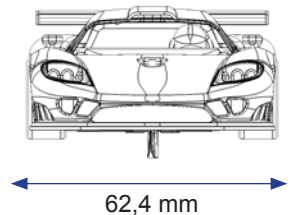

# S7-R by ARROW SLOT

**AR-1001C**  
**S7-R Yellow Racing Kit**

**AR-1001B**  
**S7-R Red Racing Kit**

Motor SC-0011b	Chasis SC-6521

SC-1620	12 / 29

Front		Rear	
ø Tyre	Hub	ø Tyre	Hub
SC-4724	15,5 x 8,5 mm	SC-4735	16,9 x 8'5 mm