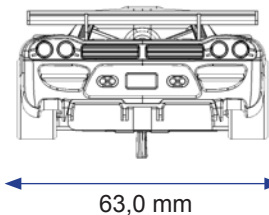

# S7-R by ARROW SLOT

**AR-1001C**  
**S7-R Yellow Racing Kit**

**AR-1001B**  
**S7-R Red Racing Kit**

Motor SC-0011b	Chasis SC-6521

SC-1620	12 / 29

Front		Rear	
ø Tyre	Hub	ø Tyre	Hub
SC-4724	15,5 x 8,5 mm	SC-4735	16,9 x 8'5 mm